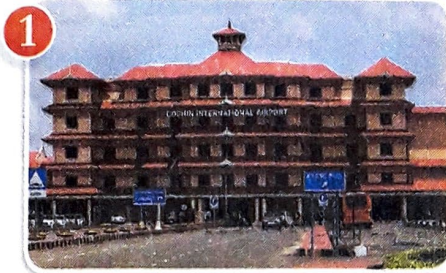

7

International Airports in India

These are some of the famous international airports in India. Match them to the places where they are located.

Cochin International Airport

Indira Gandhi International Airport

e Kozhikode, Kerala (2)

KNOW TO GROW

- Netaji Subhas Chandra Bose International Airport was earlier known as the Dum Dum International Airport.
- Chhatrapati Shivaji International Airport was earlier known as the Sahar International Airport.